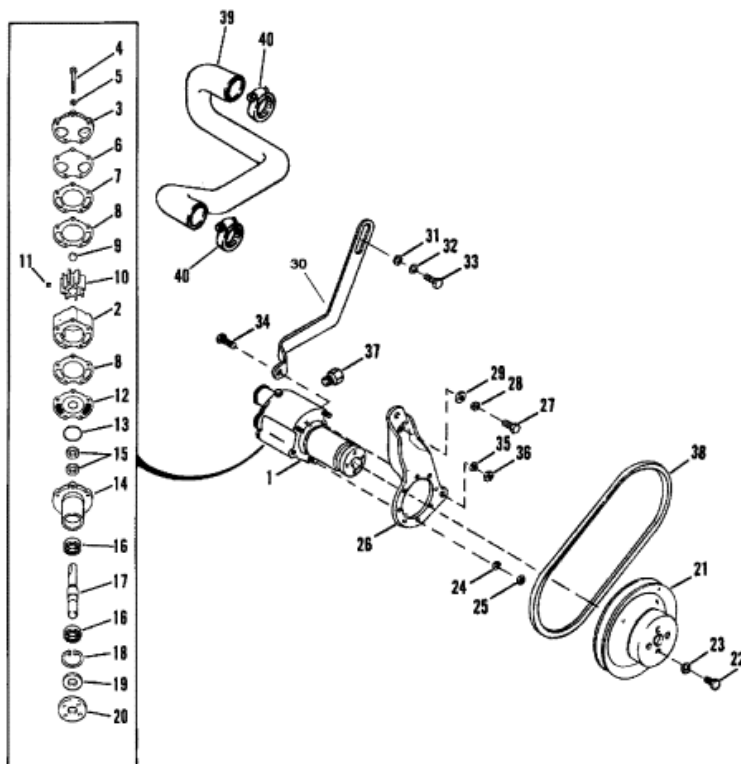

CLOSED COOLING SYSTEMS/JACKSHAFT MODELS

Parts List						
Ref	Class	Part	Description	Qty	Comment	Footnote
1	46	72774A32	WATER PUMP ASSEMBLY	1		
2	46	807151A14	BODY/IMPELLER KIT	1		
3		87631A 4	COVER	1		
4	10	73275	SCREW	2	(2-7/8 IN.)	
4	10	52743	SCREW	3	(3-3/4 IN.)	
5	12	20084	WASHER	5		
6	27	805215 1	GASKET	1		
7		94916	OUTER WEAR PLATE	1		
8	27	94914	GASKET	2		
9	19	59504	PLUG	1		
10	47	59362 1	IMPELLER	1		
11	28	56662	KEY	1		
12		94576	INNER WEAR PLATE	1		
13	25	94288	QUAD RING	1		
14	46	94913A 1	PUMP HOUSING ASSEMBLY	1		
15	26	90562	OIL SEAL	2		
16	30	72961	BALL BEARING	2		
17		59501A 1	SHAFT	1		
18	53	23720	SNAP RING	1		
19	26	72785	OIL SEAL	1		
20		47530	HUB	1		
21		73798A 1	PULLEY	1		
22	10	47277	SCREW (3/4 IN.)	4		
23	13	39107	LOCKWASHER	4		
24	13	39107	LOCKWASHER	3		
25	11	21908	NUT	3		
26		89535T	BRACKET	1		
27	10	34353	SCREW (1 IN.)	2		
28	13	35048	LOCKWASHER	2		
29	12	34714	WASHER	1		
30		89609	BRACE	1		
31	10	26487	SCREW (1-1/8 IN.)	1		
32	13	35048	LOCKWASHER	1		
33	12	34714	WASHER	1		
34	10	35786	SCREW (1 IN.)	1		
35	13	35048	LOCKWASHER	1		
36	11	46335	NUT	1		
37	22	32802	PLUG (FOR WATER PUMP BODY)	1		
38	57	74271T	BELT (35 IN.)	1		
39	32	88795	HOSE	1		
40	54	91550A320	CLAMP	2		